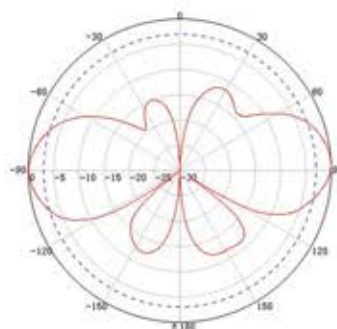

Blackhawk Trucker Edge Compact

698-960/1710-2170 MHz, 4/6dBi (ANT-BH-OM-205)

Ideal for all carrier bands Telstra, Optus, Vodafone 3G/4G.

Futureproof your vehicle installations with this high grade, ruggedised Omni Trucker Antenna. This premium grade cellular antenna will satisfy 3G and 4G capabilities for all the major networks in Australia and can be used for commercial and industrial 3G and 4G applications.

The Blackhawk Omni Trucker Edge Compact at 68cm will provide the perfect solution for voice and data applications where high gain antennas are required while on the move.

Combine with a Cel-Fi GO in your vehicle to never be out of contact when away from home.

Features:

- Comes with a L bracket mount or can be mounted directly on a bull bar
- Suitable for all mobile carriers
- SMA-Male connector
- Made of ruggedised fibreglass to withstand 210km/h winds
- Choice of black or white

BLACKHAWK TRUCKER EDGE COMPACT

ELECTRICAL SPECIFICATIONS	MECHANICAL SPECIFICATIONS
Freq Range 698-960/1710-2170MHz	Dimensions 20x680 mm
Impedance 50 Ω	Weight 1.5kg
VSWR ≤2.0 / ≤2.0	Operating Temperature -40°C- +65°C
Gain 4 dBi/6 dBi	Connector SMA-Male with 5M Coax Cable
Max Input Power 50W	Mounting Pole 38-52mm
Polarisation Vertical	Material Copper/Fibreglass
Horiz Beam. 360°	Antenna Colour Black or White
Lightning Protection DC Ground	Rated Wind Velocity 210km/h

V-Plane