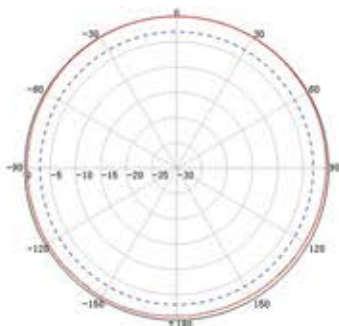

The Blackhawk Omni Trucker Edge Compact at 68cm will provide the perfect solution for voice and data applications where high gain antennas are required while on the move.

Combine with a Cel-Fi GO in your vehicle to never be out of contact when away from home.

BLACKHAWK TRUCKER EDGE COMPACT

ELECTRICAL SPECIFICATIONS	MECHANICAL SPECIFICATIONS
Freq Range 698-960/1710-2170MHz	Dimensions 20x680 mm
Impedance 50 Ω	Weight 1.5kg
VSWR ≤2.0 / ≤2.0	Operating Temperature -40°C- +65°C
Gain 4 dBi/6 dBi	Connector SMA-Male with 5M Coax Cable
Max Input Power 50W	Mounting Pole 38-52mm
Polarisation Vertical	Material Copper/Fibreglass
Horiz Beam. 360°	Antenna Colour Black or White
Lightning Protection DC Ground	Rated Wind Velocity 210km/h